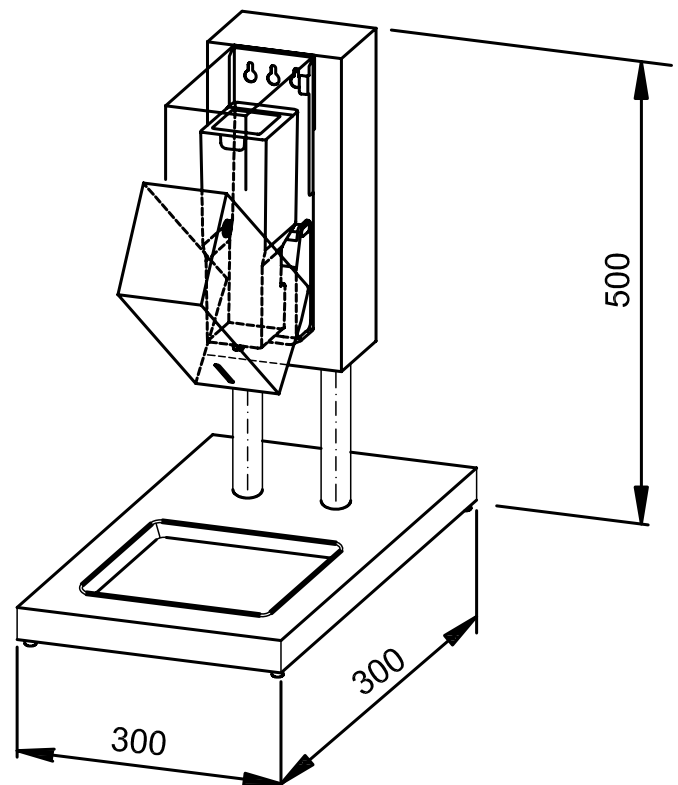

Available surfaces	ID No.
satin finished (standard)	727 371
(coloured) plastic powder-coating	728 371

Ernst Wagner GmbH & Co. KG

Ernst-Abbe-Straße 21 · D-72770 Reutlingen · Tel.: +49712151539-0 · Fax: -20
info@wagner-ewar.de · www.wagner-ewar.de

WAGNER
EWAR