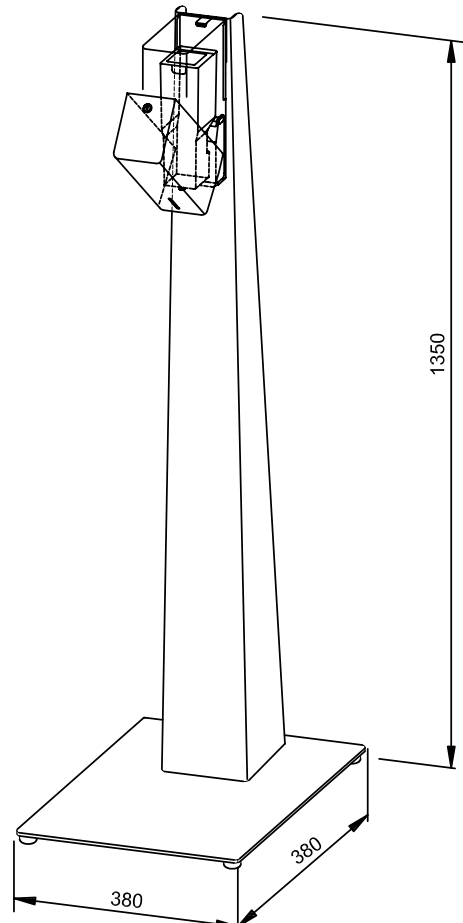

HYGIENE STATION STAND MODEL WITH SENSOR-DISINFECTANT DISPENSER PP102E-7S

380 x 1350 x 380 mm

950 ml tank

- Hygiene station consisting of a sensor-disinfectant dispenser and a floor-stand in robust, germ-reducing and easy-care stainless steel.
- Visible surfaces satin finished and brushed.
Further available surfaces: see below.
- Sensor-disinfectant dispenser in stainless steel (AISI316L) with rounded vertical corners.
 - With EWAR® eModule touch-free operated disinfectant pump with 950 ml tank.
 - Designed for standard disinfectants.
 - Inspection slot to indicate fill level.
 - Accessible for refilling through lockable, hinged housing.
 - Keyed alike cylinder lock in corrosion-resistant zinc die-casting.
 - eModule battery-powered with two 1.5 V Baby/LR14 batteries.
 - Wear parts can be replaced as modules.
 - Delivery includes batteries.
- Floor-stand in stainless steel (AISI304)
 - Base plate with rubber feet.
 - Intended for free floor installation.
- Weight, including single package: 10.1 kg

Suggested text for specifications:

Hygiene station consisting of a sensor-disinfectant dispenser and a floor-stand in stainless steel, visible surfaces satin finished and brushed. Sensor-disinfectant dispenser in stainless steel (AISI316L) with rounded vertical corners. With touch-free operated disinfectant pump with 950 ml tank. Designed for standard disinfectants. Inspection slot to indicate fill level. Accessible for refilling through lockable, hinged housing. Keyed alike cylinder lock in corrosion-resistant zinc die-casting. Delivery includes batteries. Floor-stand in stainless steel (AISI304) with rubber feet. Intended for free floor installation.

Dimensions: 380 x 1350 x 380 mm

Article No. PP102e-7S

Available surfaces	ID No.
satin finished (standard)	727 830
(coloured) plastic powder-coating	728 830

Ernst Wagner GmbH & Co. KG

Ernst-Abbe-Straße 21 · D-72770 Reutlingen · Tel.: +49712151539-0 · Fax: -20
info@wagner-ewar.de · www.wagner-ewar.de