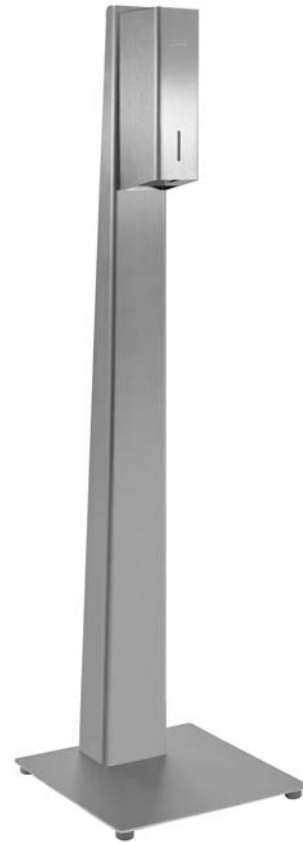

HYGIENE STATION STAND MODEL WITH SENSOR-DISINFECTANT DISPENSER PP102E-7S

380 x 1350 x 380 mm

950 ml tank

- Hygiene station consisting of a sensor-disinfectant dispenser and a floor-stand in robust, germ-reducing and easy-care stainless steel.
- Visible surfaces satin finished and brushed.
Further available surfaces: see below.
- Sensor-disinfectant dispenser in stainless steel (AISI316L) with rounded vertical corners.
 - With EWAR® eModule touch-free operated disinfectant pump with 950 ml tank.
 - Designed for standard disinfectants.
 - Inspection slot to indicate fill level.
 - Accessible for refilling through lockable, hinged housing.
 - Keyed alike cylinder lock in corrosion-resistant zinc die-casting.
 - eModule battery-powered with two 1.5 V Baby/LR14 batteries.
 - Wear parts can be replaced as modules.
 - Delivery includes batteries.
- Floor-stand in stainless steel (AISI304)
 - Base plate with rubber feet.
 - Intended for free floor installation.
- Weight, including single package: 10.1 kg

Suggested text for specifications:

Hygiene station consisting of a sensor-disinfectant dispenser and a floor-stand in stainless steel, visible surfaces satin finished and brushed. Sensor-disinfectant dispenser in stainless steel (AISI316L) with rounded vertical corners. With touch-free operated disinfectant pump with 950 ml tank. Designed for standard disinfectants. Inspection slot to indicate fill level. Accessible for refilling through lockable, hinged housing. Keyed alike cylinder lock in corrosion-resistant zinc die-casting. Delivery includes batteries. Floor-stand in stainless steel (AISI304) with rubber feet. Intended for free floor installation.

Dimensions: 380 x 1350 x 380 mm

Article No. PP102e-7S

Available surfaces	ID No.
satin finished (standard)	727 830
(coloured) plastic powder-coating	728 830

Ernst Wagner GmbH & Co. KG

Ernst-Abbe-Straße 21 · D-72770 Reutlingen · Tel.: +49712151539-0 · Fax: -20
info@wagner-ewar.de · www.wagner-ewar.de